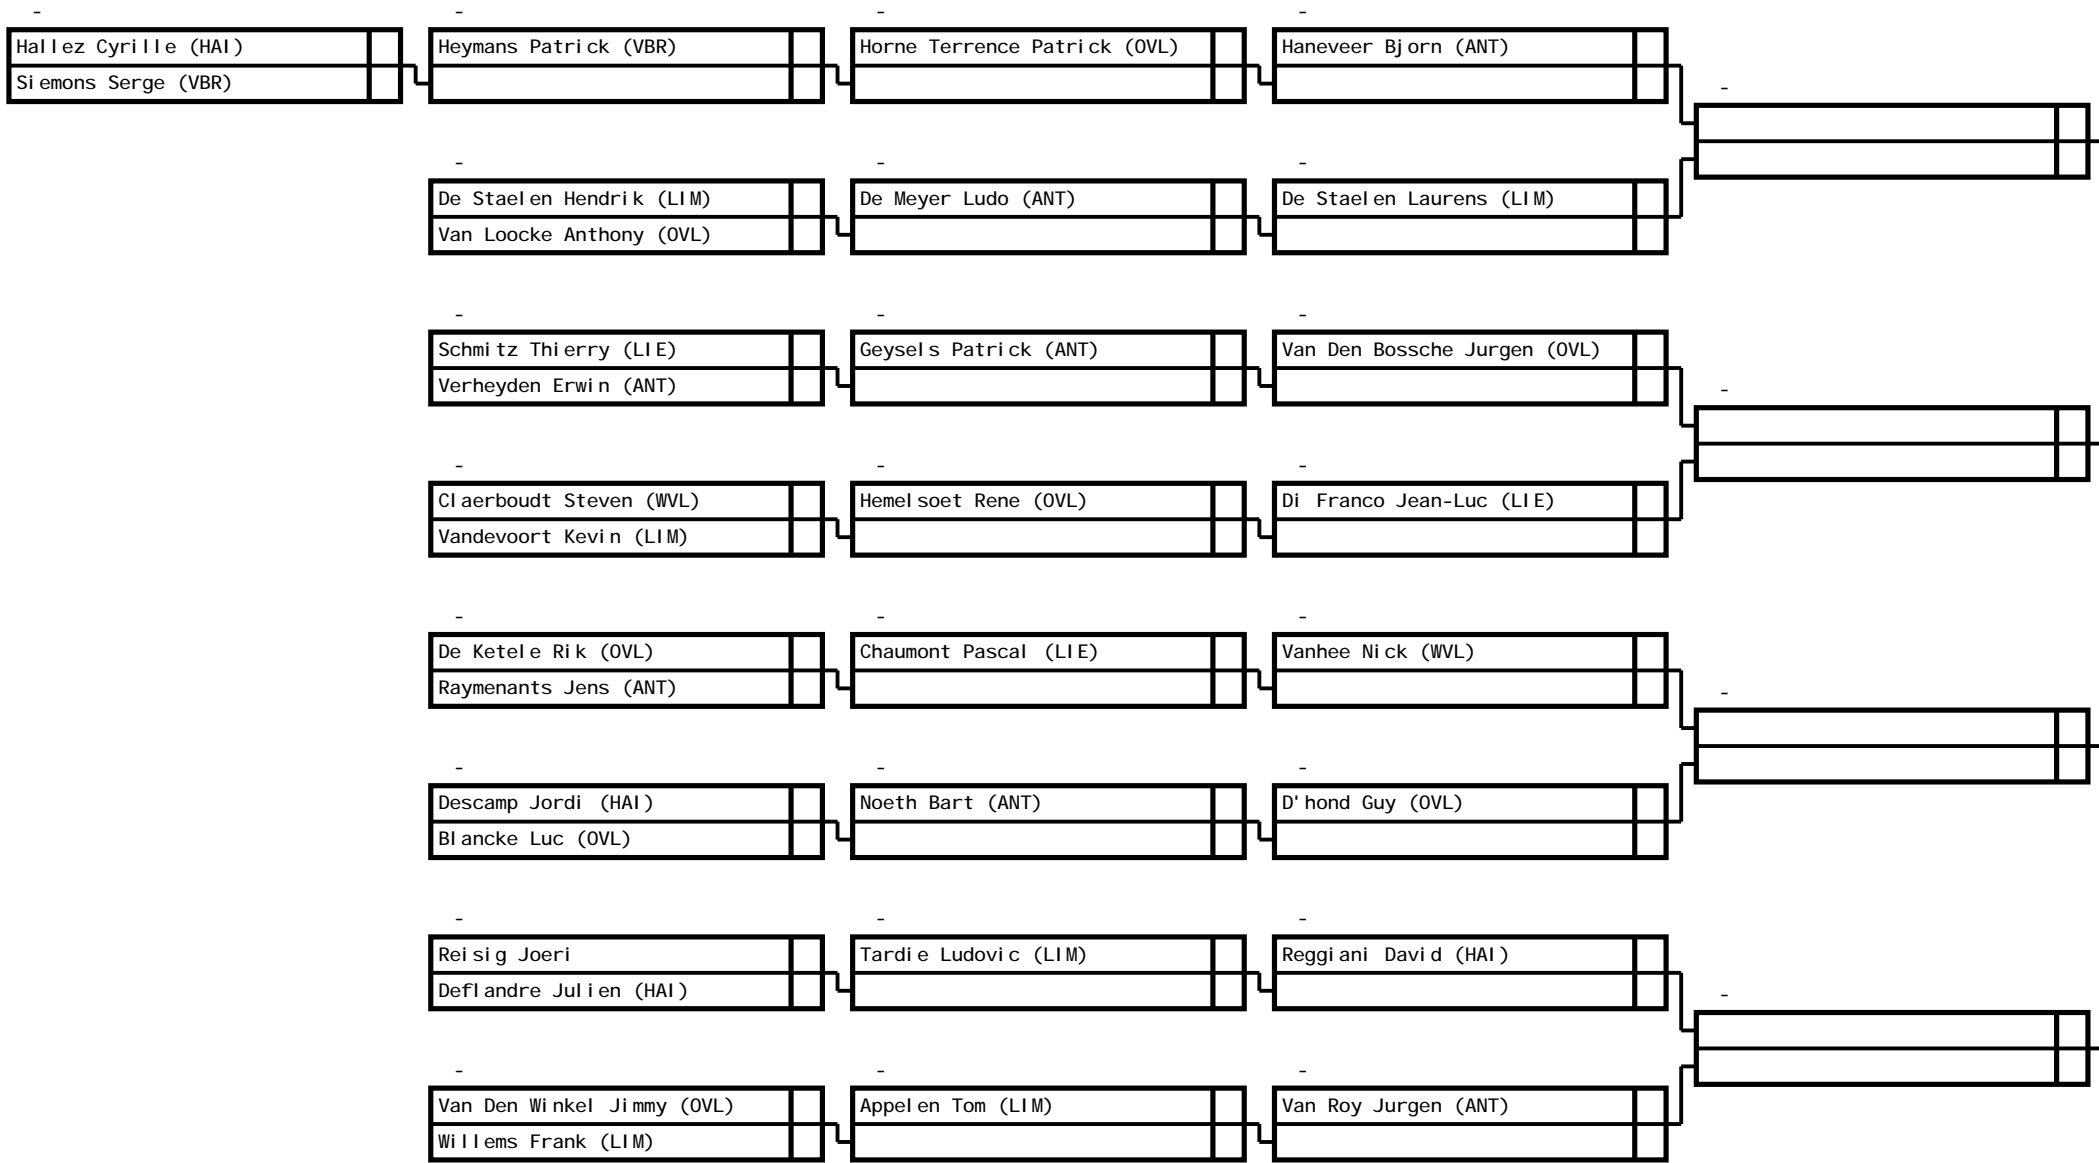

2008 Belgium Ranking 2

VSF

15/11/2008 De Leug / Trianon

Qualifiers 2 - best of 3
10 points

Qualifiers 1 - best of 3
20 points

Seeds 33 - 64 - best of 5
30/20 points (noseed/seed)

Seeds 1 - 32 - best of 5
40/30 points (noseed/seed)

1/16 final - best of 5
50 points

2008 Belgium Ranking 2

VSF

15/11/2008 De Leug / Trianon

Qualifiers 2 - best of 3
10 points

Qualifiers 1 - best of 3
20 points

Seeds 33 - 64 - best of 5
30/20 points (noseed/seed)

Qualifiers 1 - best of 3
20 points

Seeds 33 - 64 - best of 5
30/20 points (noseed/seed)

Seeds 1 - 32 - best of 5
40/30 points (noseed/seed)

1/16 final - best of 5
50 points

2008 Belgium Ranking 2

VSF

15/11/2008 De Leug / Trianon
Break list