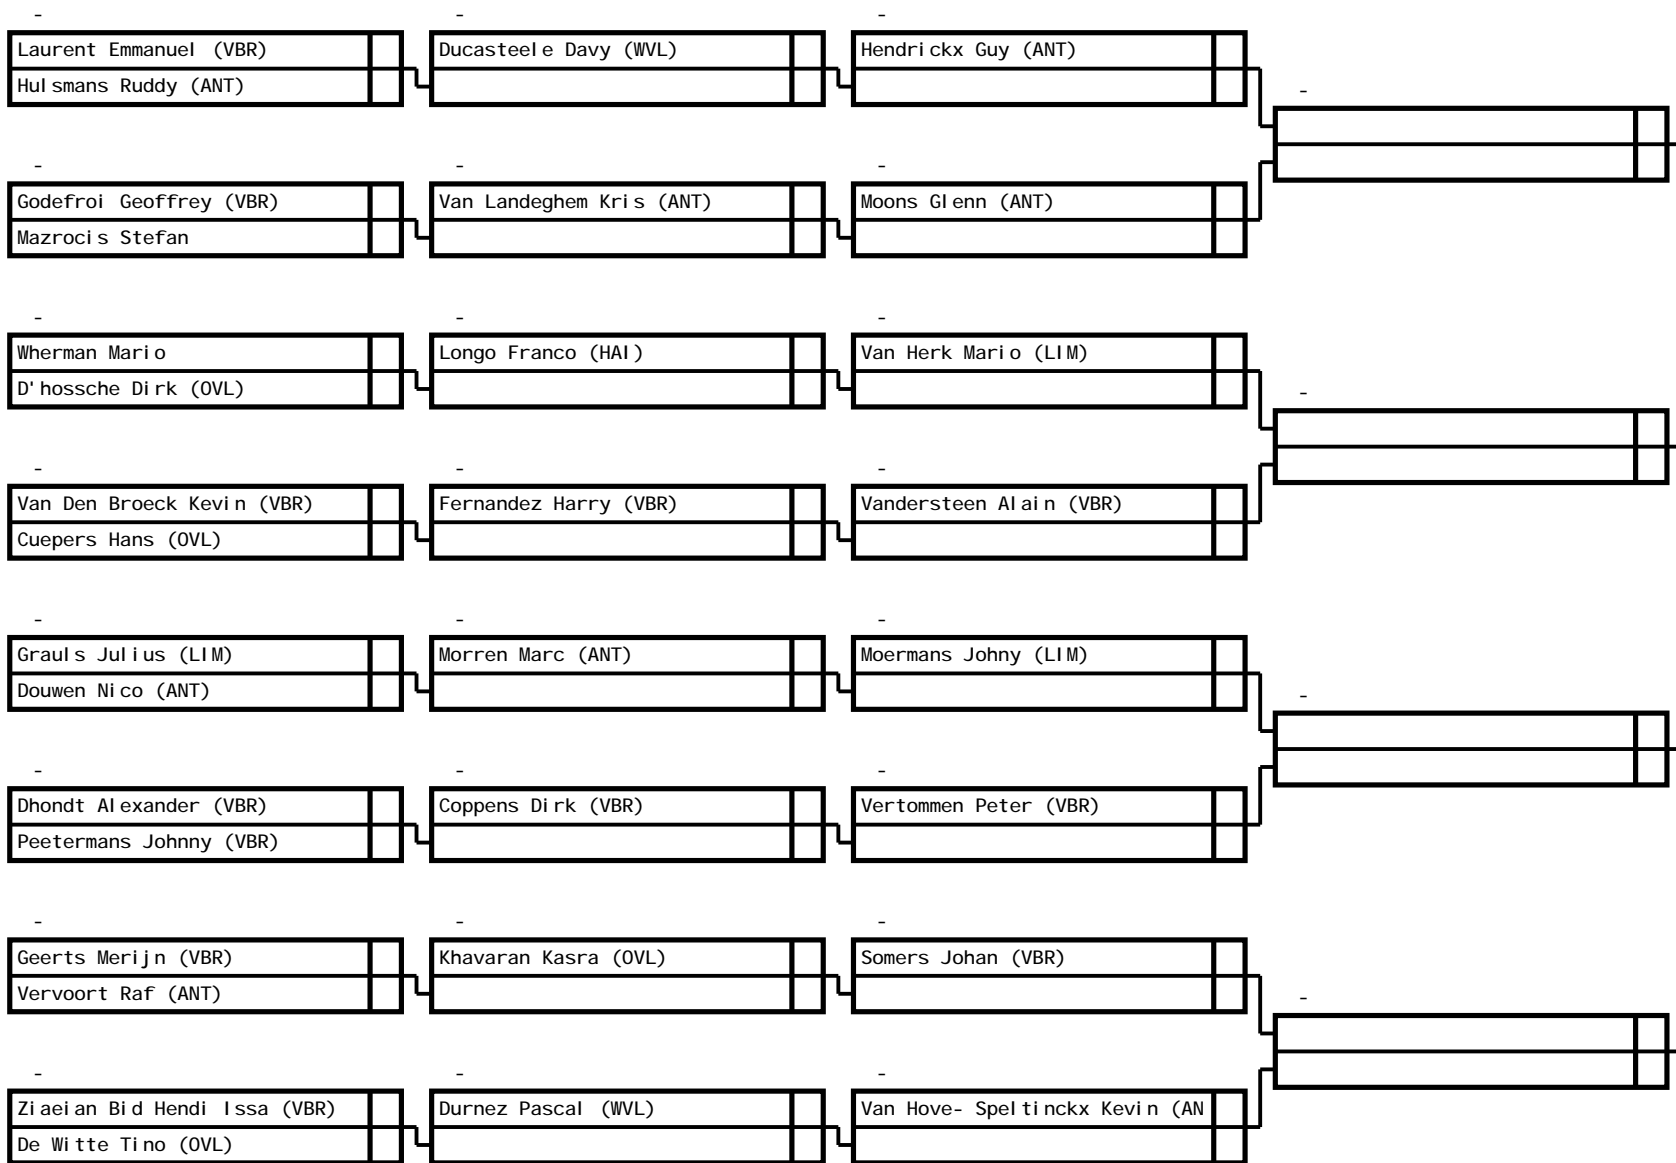

1/16 final - best of 5
50 points

2008 Belgium Ranking 2

VSF

15/11/2008 De Leug / Trianon

Qualifiers 2 - best of 3
10 points

Qualifiers 1 - best of 3
20 points

Seeds 33 - 64 - best of 5
30/20 points (noseed/seed)

Seeds 1 - 32 - best of 5
40/30 points (noseed/seed)

1/16 final - best of 5
50 points

2008 Belgium Ranking 2

VSF

15/11/2008 De Leug / Trianon

Qualifiers 2 - best of 3
10 points

Qualifiers 1 - best of 3
20 points

Seeds 33 - 64 - best of 5
30/20 points (noseed/seed)

Seeds 1 - 32 - best of 5
40/30 points (noseed/seed)

1/16 final - best of 5
50 points

2008 Belgium Ranking 2

VSF

15/11/2008 De Leug / Trianon

Qualifiers 2 - best of 3
10 points

Qualifiers 1 - best of 3
20 points

Seeds 33 - 64 - best of 5
30/20 points (noseed/seed)

Seeds 1 - 32 - best of 5
40/30 points (noseed/seed)

1/16 final - best of 5
50 points

2008 Belgium Ranking 2

VSF

15/11/2008 De Leug / Trianon
Break list