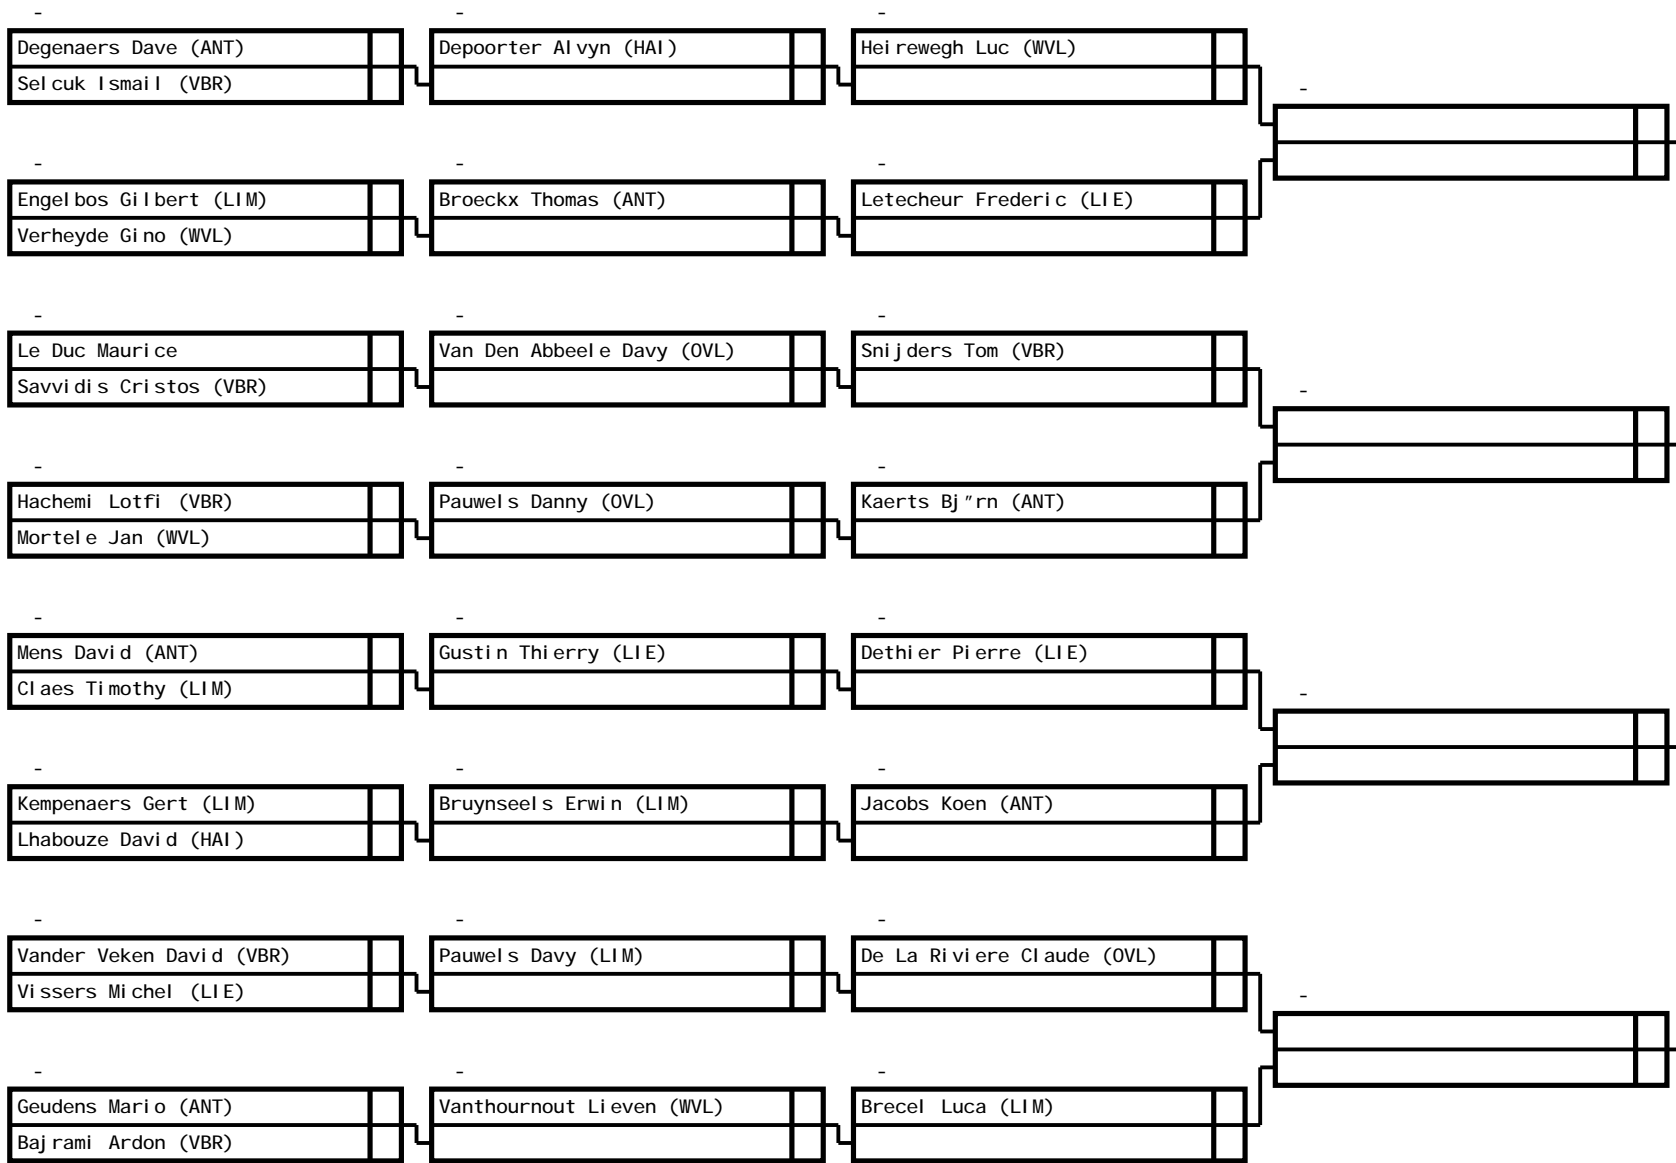

2008 Belgium Ranking 2

VSF

15/11/2008 De Leug / Trianon

Qualifiers 2 - best of 3
10 points

Qualifiers 1 - best of 3
20 points

Seeds 33 - 64 - best of 5
30/20 points (noseed/seed)

Seeds 1 - 32 - best of 5
40/30 points (noseed/seed)

1/16 final - best of 5
50 points

2008 Belgium Ranking 2

VSF

15/11/2008 De Leug / Trianon

Qualifiers 2 - best of 3
10 points

Qualifiers 1 - best of 3
20 points

Seeds 33 - 64 - best of 5
30/20 points (noseed/seed)

Seeds 1 - 32 - best of 5
40/30 points (noseed/seed)

1/16 final - best of 5
50 points

2008 Belgium Ranking 2

VSF

15/11/2008 De Leug / Trianon

Qualifiers 2 - best of 3
10 points

Qualifiers 1 - best of 3
20 points

Qualifiers 1 - best of 3
20 points

Seeds 33 - 64 - best of 5
30/20 points (noseed/seed)

Seeds 1 - 32 - best of 5
40/30 points (noseed/seed)

1/16 final - best of 5
50 points

2008 Belgium Ranking 2

VSF

15/11/2008 De Leug / Trianon
Break list