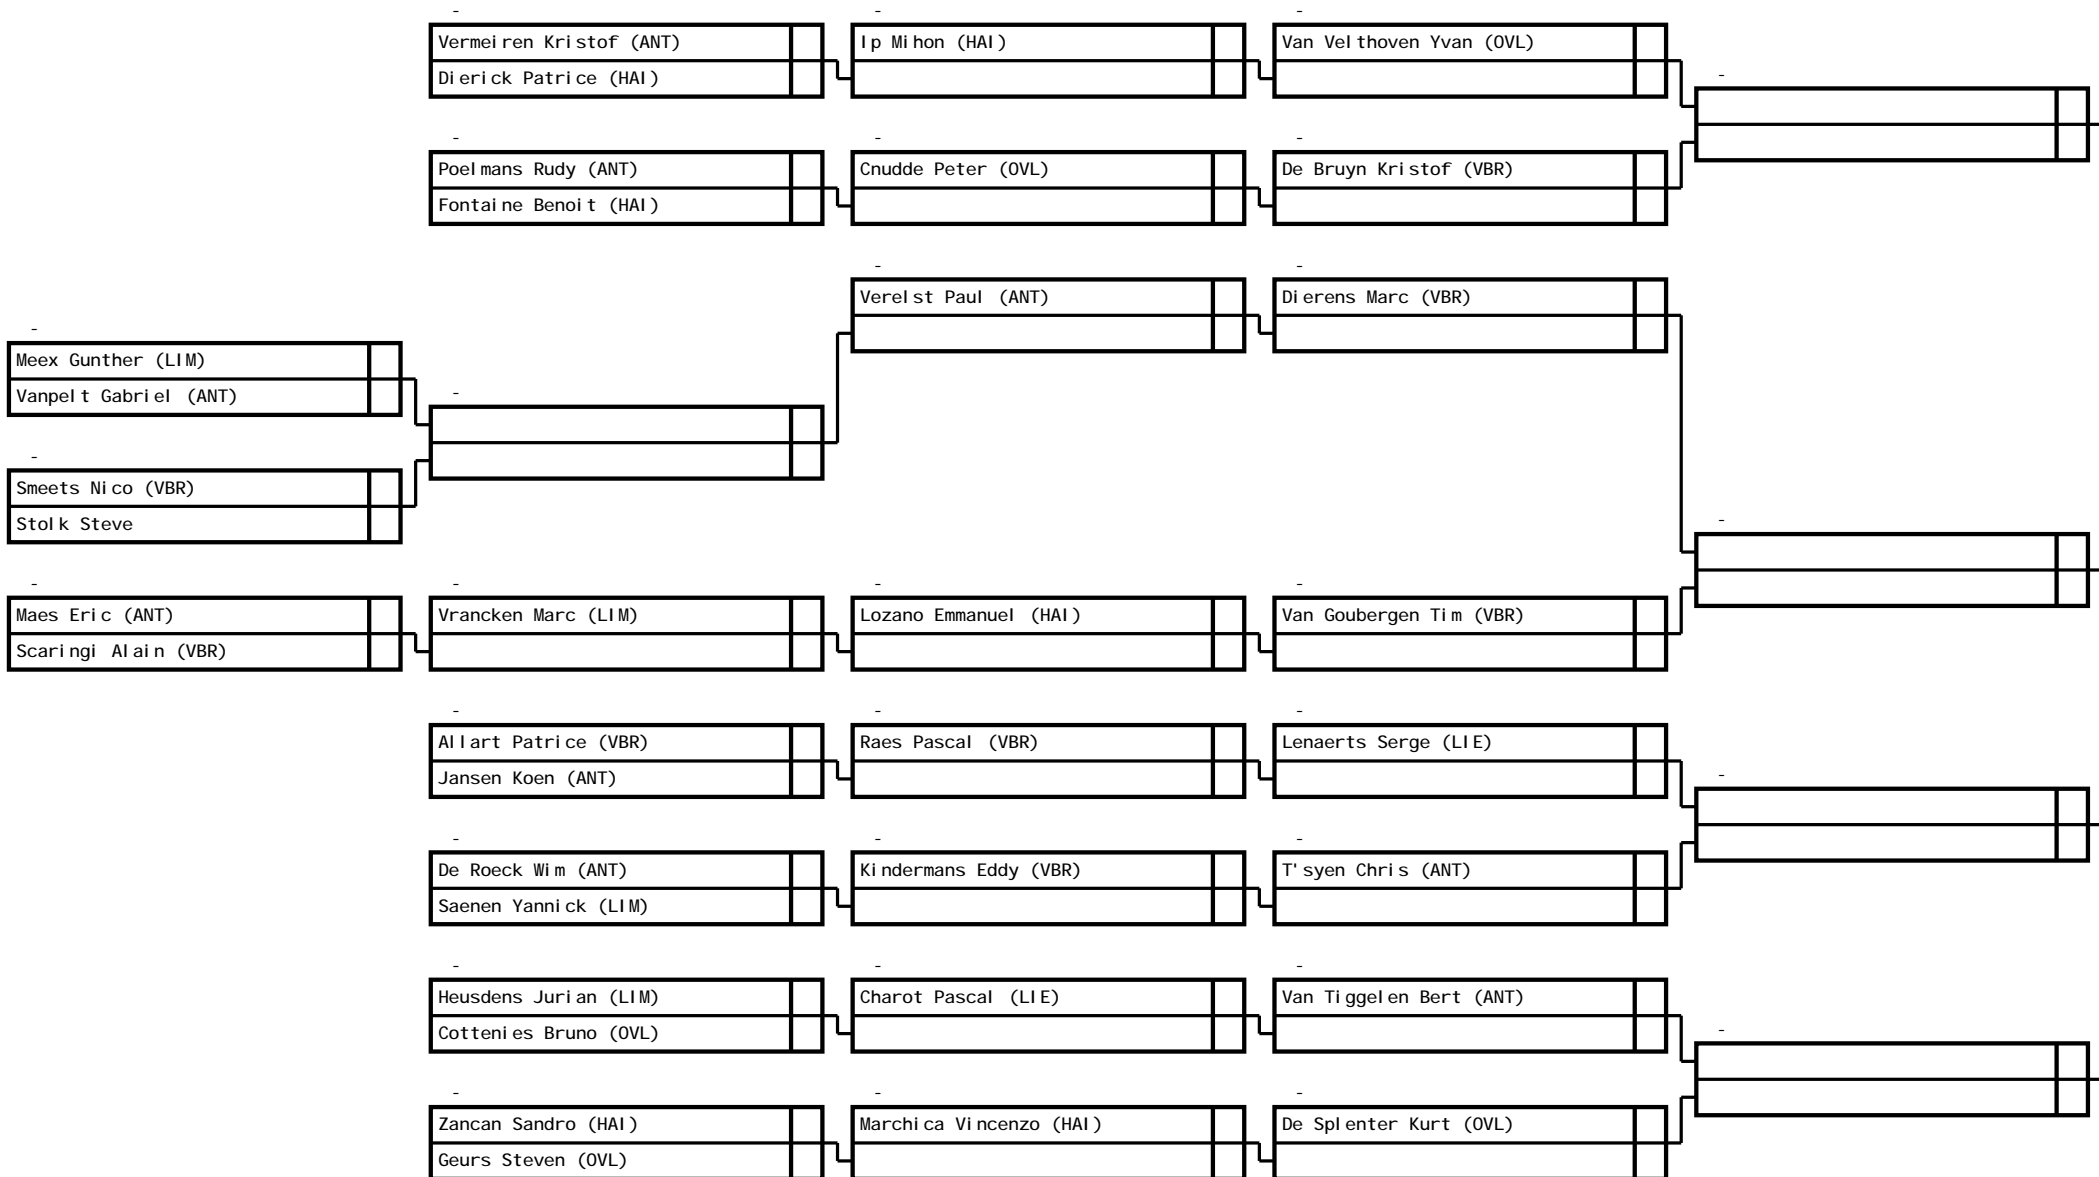

1/16 final - best of 5
50 points

2008 Belgium Ranking 2

VSF

15/11/2008 De Leug / Trianon

Qualifiers 2 - best of 3
10 points

Qualifiers 1 - best of 3
20 points

Seeds 33 - 64 - best of 5
30/20 points (noseed/seed)

Seeds 1 - 32 - best of 5
40/30 points (noseed/seed)

1/16 final - best of 5
50 points

2008 Belgium Ranking 2

VSF

15/11/2008 De Leug / Trianon

Qualifiers 2 - best of 3
10 points

Qualifiers 1 - best of 3
20 points

Seeds 33 - 64 - best of 5
30/20 points (noseed/seed)

Seeds 1 - 32 - best of 5
40/30 points (noseed/seed)

1/16 final - best of 5
50 points

2008 Belgium Ranking 2

VSF

15/11/2008 De Leug / Trianon

Qualifiers 2 - best of 3
10 points

Qualifiers 1 - best of 3
20 points

Seeds 33 - 64 - best of 5
30/20 points (noseed/seed)

Seeds 1 - 32 - best of 5
40/30 points (noseed/seed)

1/16 final - best of 5
50 points

2008 Belgium Ranking 2

VSF

15/11/2008 De Leug / Trianon
Break list